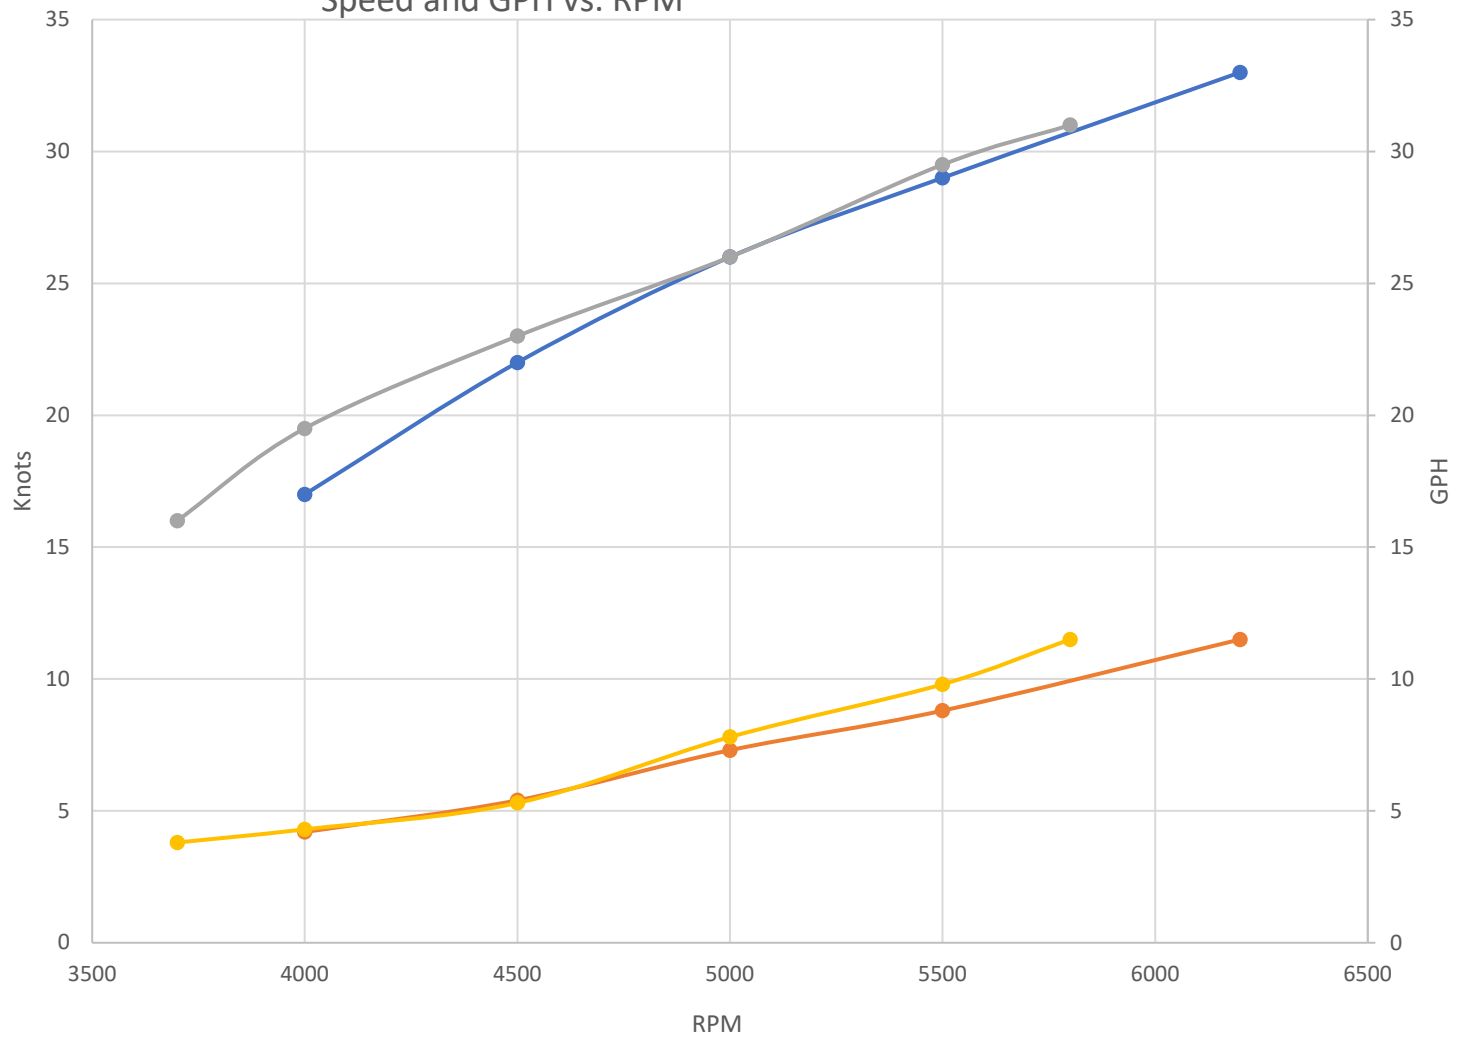

20 Seacraft ; 26" Hermco Bracket; Suzuki DF140A
Speed and GPH vs. RPM

● 3 blade Alum 14 x19 Speed ● 3 blade Alum 14x19 GPH ● LN4R 19 Speed ● LN4R 19 GPH

07Aug18 Performance Numbers for Seacraft 20SF

Motor: 2017 Suzuki DF140A

Load: Three adults , ~550 lbs, Half tank of fuel (50 gal tank)

Prop: 3 blade alum 14 x 19

RPM	Speed (knots)	GPH	nMPG
4000	17	4.2	4.05
4500	22	5.4	4.07
5000	26	7.3	3.56
5500	29	8.8	3.30
6200	33	11.5	2.87

01Sep18 Performance Numbers

Prop: 4 Blade SS (14x19)

3700	16	3.8	4.21
4000	19.5	4.3	4.53
4500	23	5.3	4.34
5000	26	7.8	3.33
5500	29.5	9.8	3.01
5800	31	11.5	2.70